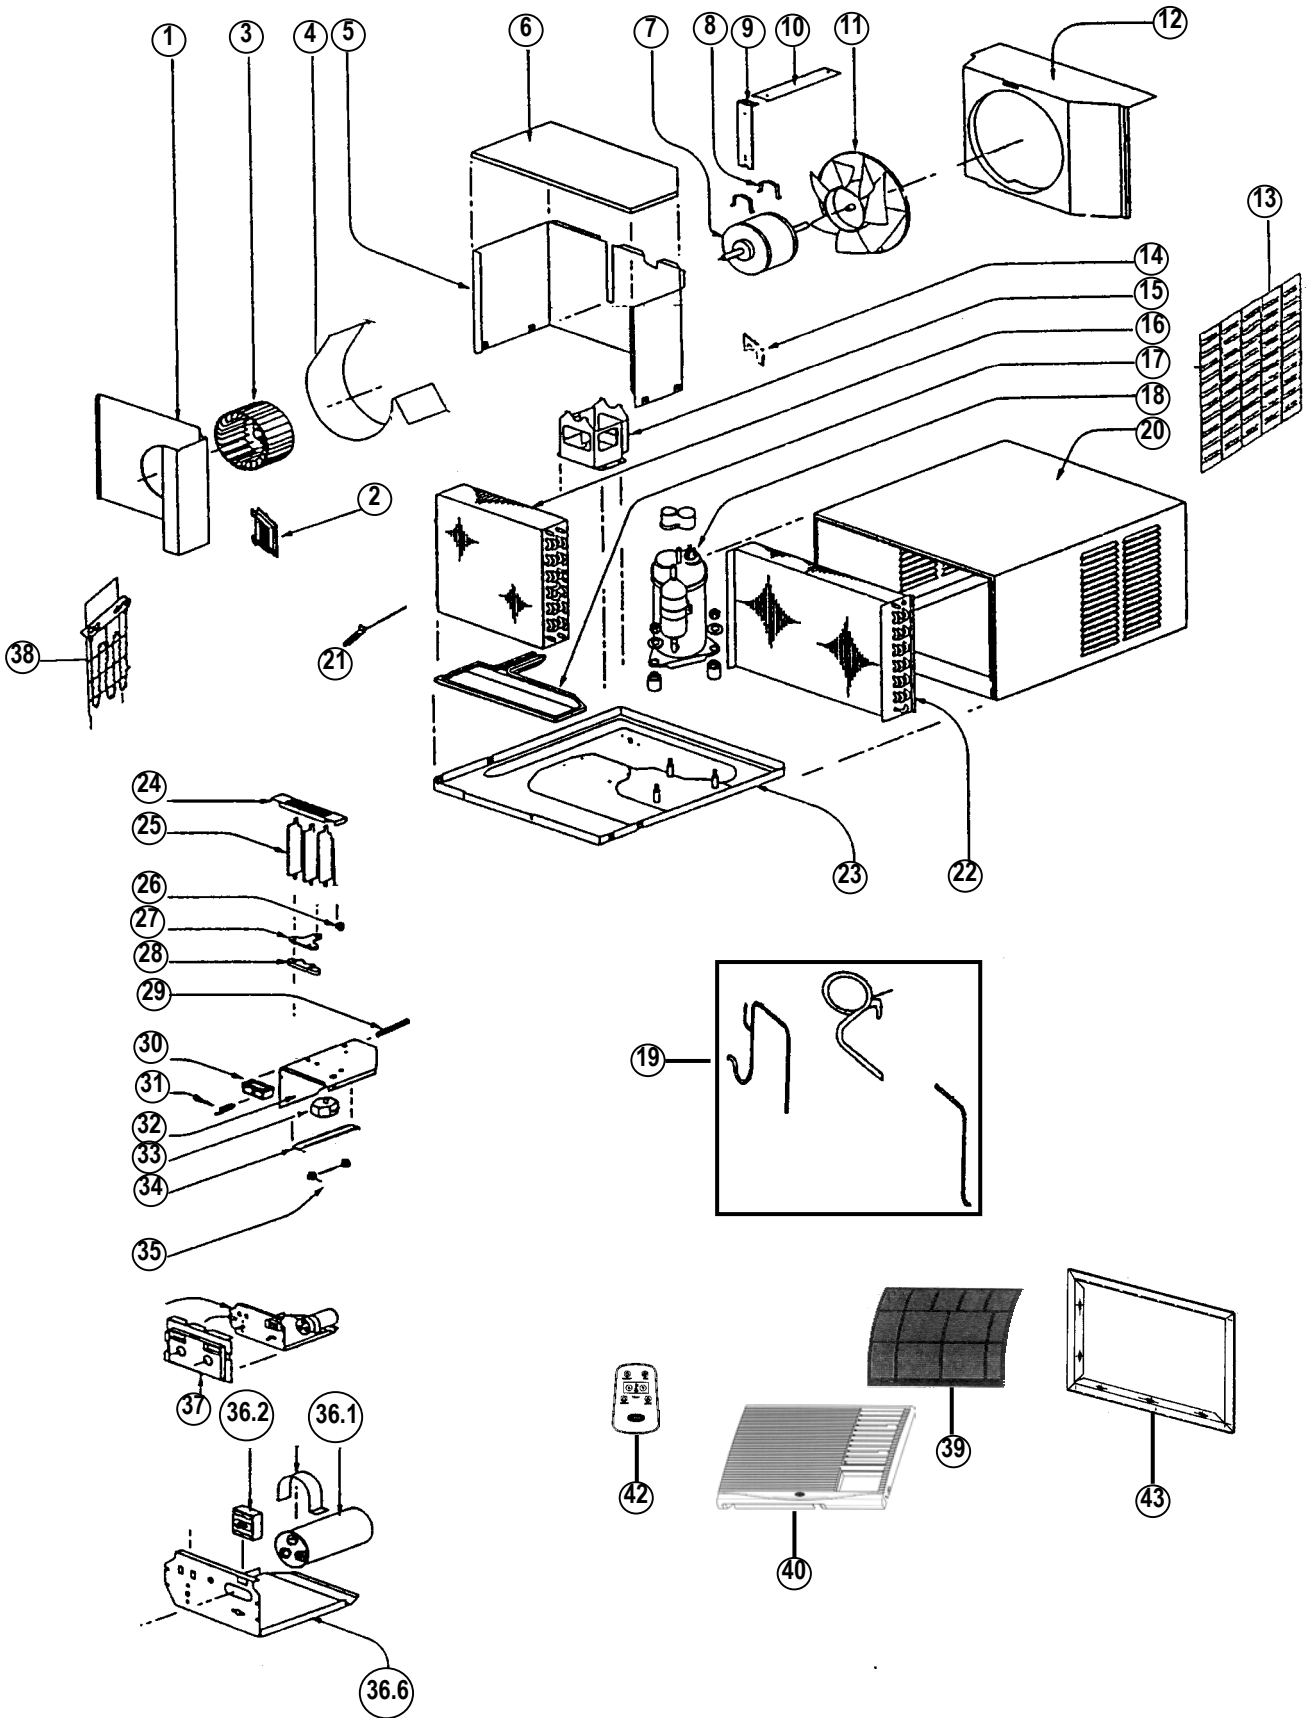

TABLE OF CONTENTS

	PAGE NO.
1. UNIT MODEL DESIGNATION & IDENTIFICATION	1
2. UNIT MODEL & PART NUMBERS	1
3. UNIT EXPLODED VIEW 51GR12	2
4. UNIT PART LIST 51GR12	3
5. UNIT EXPLODED VIEW 51GR15 – 51GR18 – 51GR24	5
6. UNIT PART LIST 51GR15 – 51GR18 – 51GR24	6

3- Cool Only System:

Power Supply V/1PH/50HZ	Model	P/N	ID
200-240	51GR12-C	463-00070	C
200-240	51GR15-C	463-00069	C
200-240	51GR18-C	463-00071	C
200-240	51GR24-C	463-00072	C

3. UNIT EXPLODED VIEW
51GR15-E & 51GR18-E & 51GR24-E COOL/HEAT
51GR15-C & 51GR18-C & 51GR24-C COOL ONLY

UNIT PART LIST (Cont.)
51GR15-E & 51GR18-E & 51GR24-E COOL/HEAT
51GR15-C & 51GR18-C & 51GR24-C COOL ONLY

SR	PART NAME	PART NUMBER	QUANTITY / UNIT					
			51GR-E			51GR-C		
			15	18	24	15	18	24
37	Display Board PCB	363-13714		1	1		1	1
38	Heater (Only for Cool / Heat Unit)							
	38.1 Heater 2 kW	025-00124	1			1		
	38.2 Heater 3.5 kW	025-00125		1			1	
	38.2 Heater 4 kW	025-00132			1			1
39	Air Filter Assy	028-02532	1	1	1	1	1	1
40	Decorative Front Grille	028-02528	1	1	1	1	1	1
41	Hook for Grille	021-00854	2	2	2	2	2	2
42	Remote Control	025-01411	1	1	1	1	1	1
43	Plastic Frame	028-02872	1	1	1	1	1	1