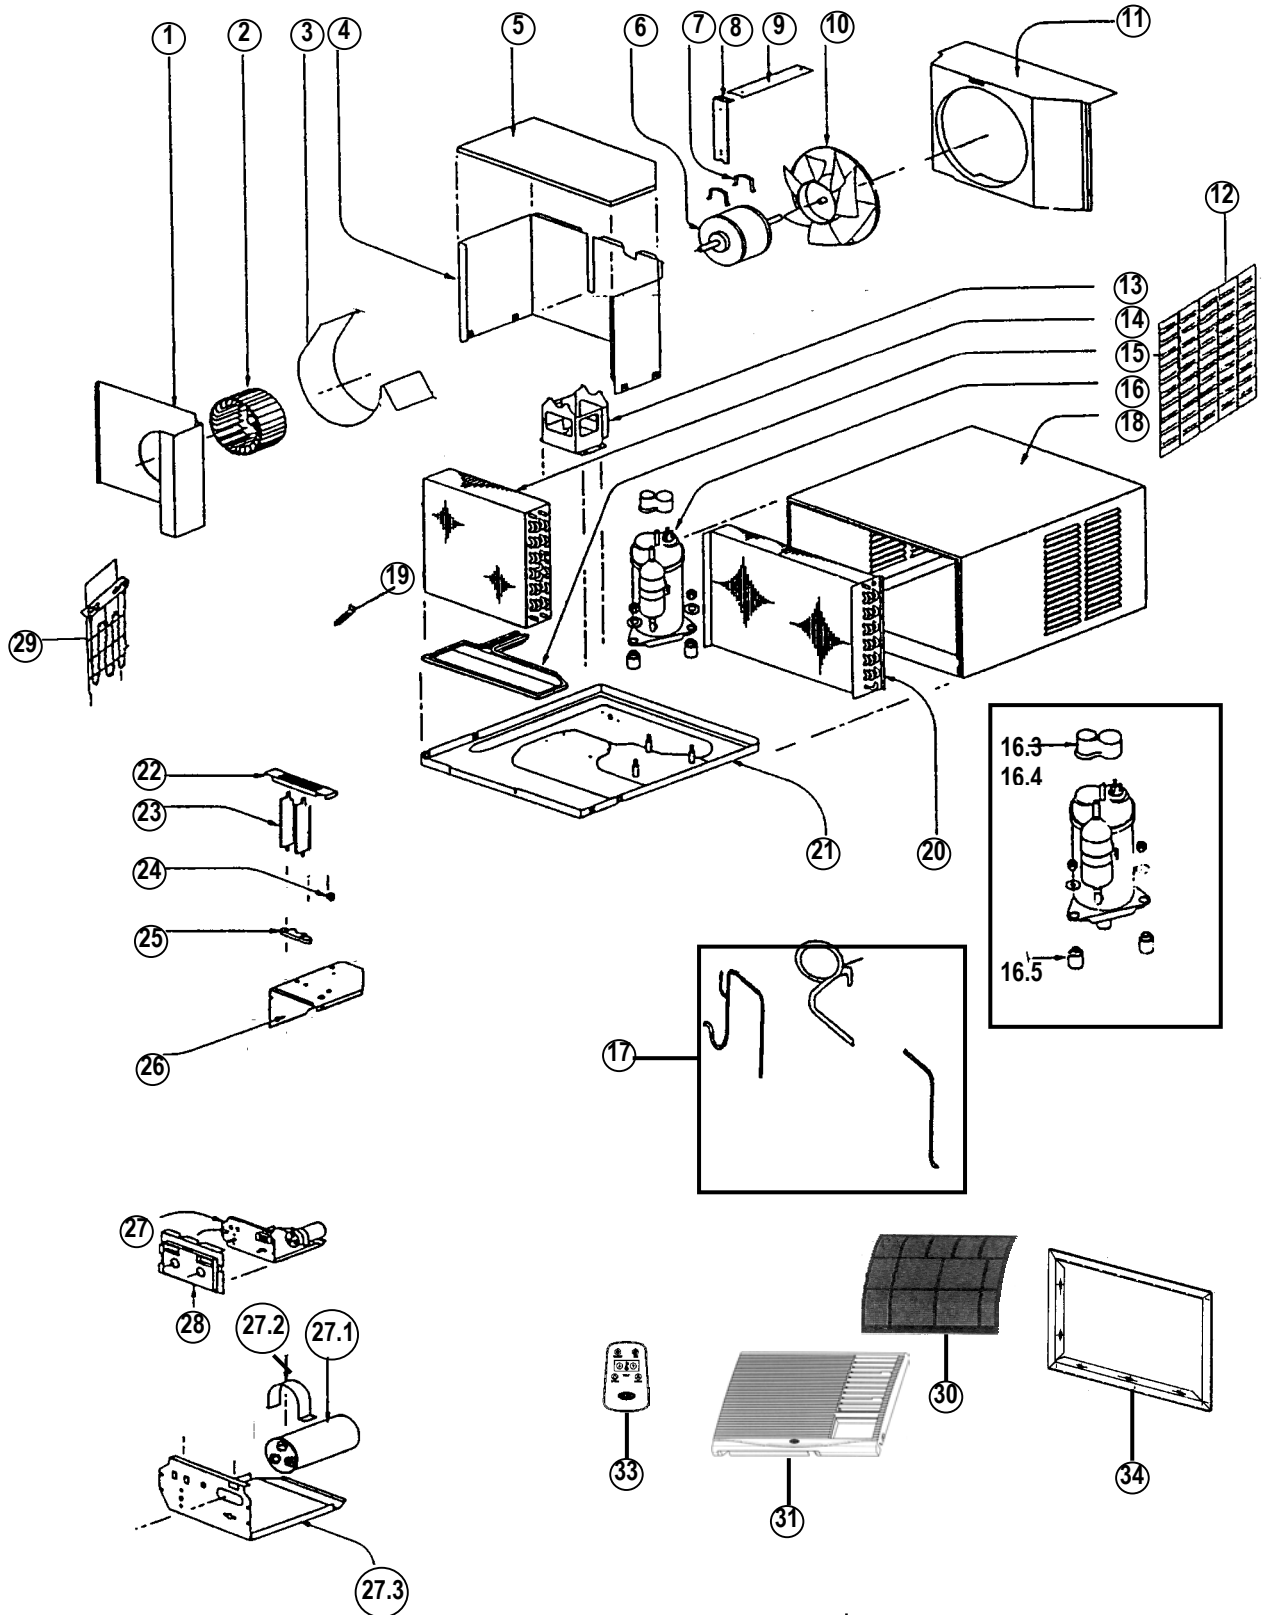

5. EXPLODED VIEW
51GR12-E COOL/HEAT
51GR12-C COOL ONLY

**6. UNIT PART LIST
51GR12-E COOL/HEAT
51GR12-C COOL ONLY**

SR	PART NAME	PART NUMBER	QUANTITY / UNIT	
			51GR12-E	51GR12-C
1	Blower Housing Plate	063-01004	1	1
2	Blower 210 x 105 mm	026-00620	1	1
3	Evap Blower Housing	063-01003	1	1
4	Partition	063-01005	1	1
5	Partition Cover	363-13689	1	1
6	Fan Motor 1/12 HP – 900/800/725/600 RPM	024-00094	1	1
7	Clip For Motor	021-00852	2	2
8	Filler Metal Assy	363-13617	1	1
9	Tie Support	063-01019	1	1
10	Propeller 5 Blades – 12" Diam	026-00402	1	1
11	Condenser Shroud	028-02175	1	1
12	Coil Guard	026-02607	1	1
13	Motor Bracket	063-01384	1	1
14	Evaporator Coil	026-00104	1	1
15	Condensate Pan	026-02505	1	1
16	Compressor C/W Accessories			
	16.1 Sanyo Comp. 80614444	015-00235	1	1
	16.2 Overload	024-00885	1	1
	16.3 Terminal Cover	028-01714	1	1
	16.4 Terminal Gasket	028-01716	1	1
	16.5 Grommet for Compressor	028-00324	3	3
17	Tubing	363-19268	1	1
18	Cabinet	363-13674	1	1
19	Retainer for Sensor	028-02511	2	2
20	Condenser Coil	026-00292	1	1
21	Base Plate	363-01004	1	1
22	Upper Holder Deflector	028-02526	1	1
23	Deflector Airsweep	028-02530	3	3
24	Cam Airsweep	028-02531	1	1
25	Lower Holder Deflector	028-02527	1	1
26	Discharge Deck	063-01011	1	1
27	Control Box Assy	363-13692		
	27.1 Dual Capacitor 30+5 MFD/370VAC	024-00380	1	1
	27.2 Terminal Block YOE – PP03	025-01404	1	1
	27.3 Control Board PCB	363-13694	1	1
	27.4 Control Box	063-01386	1	1
28	Display Board PCB	363-13740	1	1
29	Heater 2 kW	025-00124	1	1
30	Air Filter Assy	028-02532	1	1
31	Decorative Front Grille	028-02528	1	1
32	Hook for Grille	021-00854	2	2
33	Remote Control	025-01395	1	1
34	Plastic Frame	028-02871	1	1