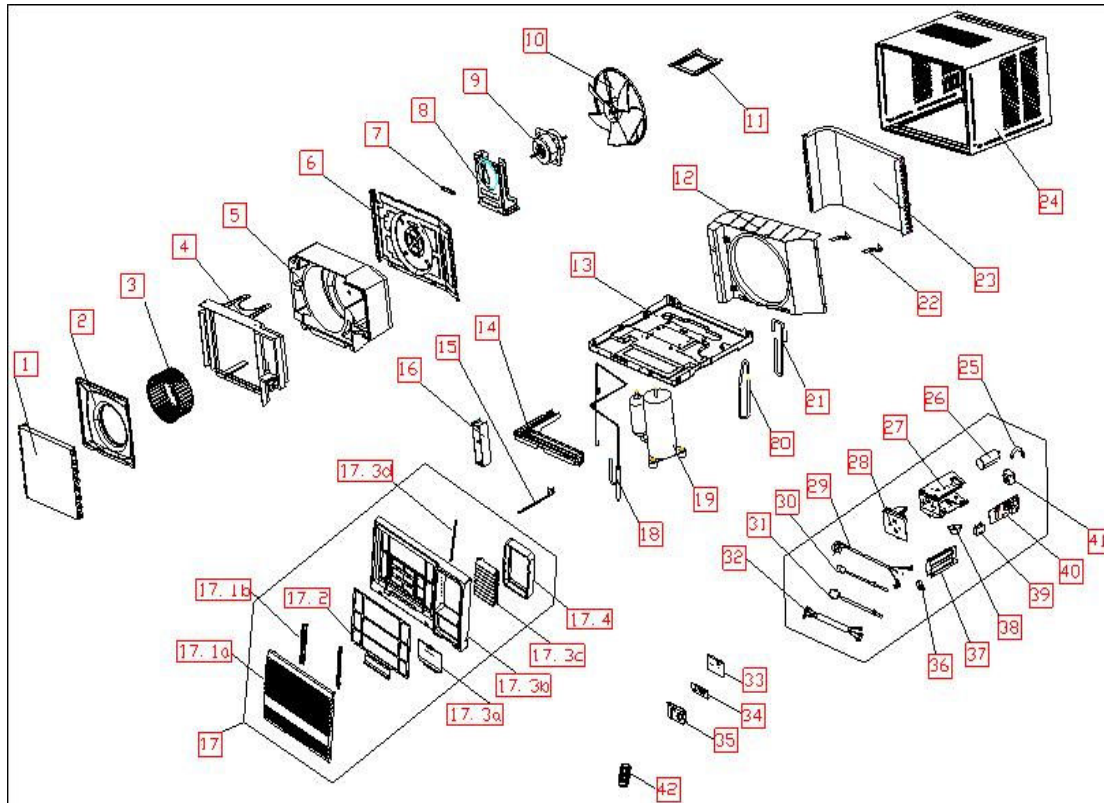

窗机爆炸图 Exploded View Parts for Model 51KW12-708	
Product:	WRAC(GMCC PH225X2C-4FT1 Compressor)
MCJV Model:	MWF-12CR-QB6
Model:	51KW12-708/CAAR-KC35/Y-FF6(B6) / 220021702230
Power Supply:	220-240V~50Hz

No.	Miraco P/N.	Part Name	Quantity
1	02602580	Evaporator	1
2	02802910	Oriented Plate of wind	1
3	02802911	Centrifugal fan	1
4	02802912	Fan shell base	1
5	02802913	Shell	1
6	02802914	Front board	1
7	02802915	Fixing piece for holder, fan motor	1
8	06314200	Holder for fan motor	1
9	02400220	Fan motor	1
10	02802916	Propeller fan	1
11	06314201	Buttstrap	1
12	02802917	Rear board	1
13	06314202	Chassis	1
14	02802918	Evaporator base	1
15	02802919	Fresh air door	1
16	02802920	Vertical louver	1
17	36319502	Panel subassembly	1
17.1	36319503	Panel subassembly	1
17.1a	02802921	Panel	1
17.1b	02802922	Leader	2
17.2	02802923	Air filter	1
17.3	36319504	Frame assy	1
17.3a	02802924	Cover	1
17.3b	02802925	Front frame	1
17.3c	02802926	Horizontal louver	9
17.3d	02802927	Connecting bar	1
17.4	06314203	Heat-insulation foam for air-out	1
18	06314204	Capillary assembly	1
19	01500937	Compressor	1
20	06314205	Discharge pipe	1
21	06314206	Suction pipe	1
22	02802928	Stator for Rear separating board	2
23	02602581	Condenser	1
24	06314207	Cabinet	1
25	02100883	Capacitor clamp	1
26	02400221	Compressor capacitor	1
27	06314208	Electric part box	1
28	02802929	Control cover board	1
29	02501387	Power cord	1
30	02501388	Indoor temperature sensor	1
31	02501389	Evaporator temperature sensor	1
32	02501390	Connecting wire for Compressor	1
33	06314209	Control cover	1
34	02501391	Display board assembly	1
35	02802930	Control panel	1
36	02802931	Power cord clamp	1
37	06314210	Side board for electric part box	1
38	02400222	Swing motor	1
39	02400223	Capacitor for fan	1
40	02501392	Main control board	1
41	02501393	Transformer	1
42	02501394	Remote controller	1