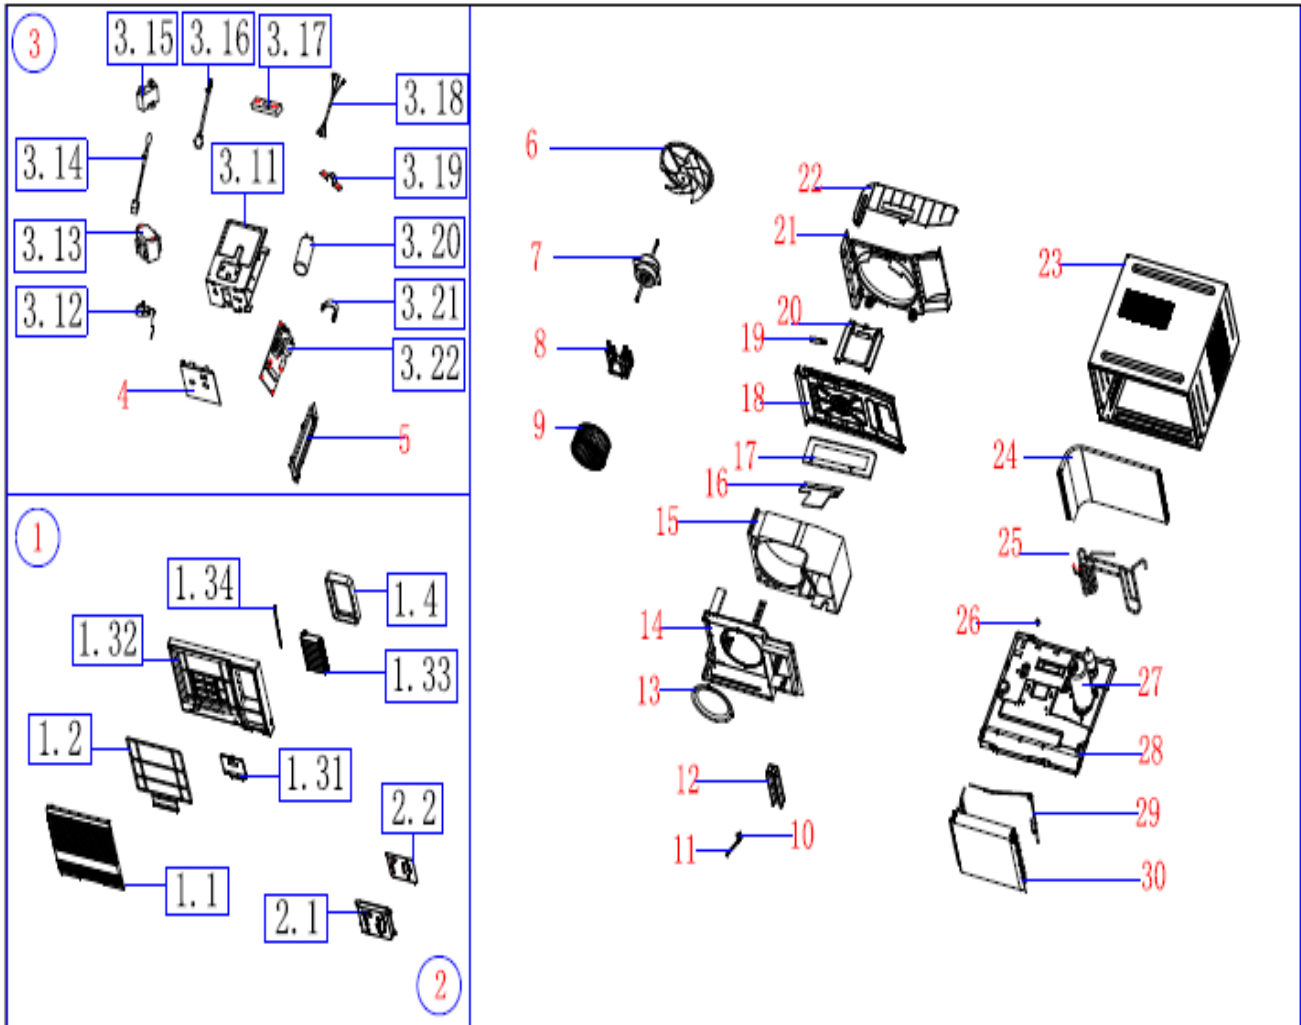

Midea – Carrier Window Unit 18K Heat Pump

No.	P/N	Disc. On SAP	Quantity
1	36319547	Panel subassembly	1
1.1	02802932	Panel subassembly	1
1.2	02802933	Air filter	1
1.3	02802934	Front frame assembly	1
1.31	06314211	Cover	1
1.32	02802935	Front frame	1
1.33	02802936	Horizontal louver	9
1.34	02802937	Connecting bar	1
1.4	06314212	Heat-insulation foam for air-out	1
2	36319548	Display box assembly	1
2.1	02501378	Control panel	1
2.2	02501379	Display board assembly	1
3	36319549	Electric control box assembly	1
3.11	06314213	Electric control box	1
3.12	02400224	Swing motor	1
3.13	02501380	Transformer	1
3.14	02501381	Indoor temperature sensor	1
3.15	02501382	Capacitor	1
3.16	02501383	Evaporator temperature sensor	1
3.17	02802938	wire joint base	1
3.18	02501384	Power cord	1
3.19	02802939	Power cord clamp	1
3.2	02400225	Capacitor	1
3.21	02802940	Capacitor clamp	1
3.22	02501385	PCB	1
4	02501386	Control panel	1
5	06314214	Side board of Electric control box	1
6	02602582	Propeller fan	1
7	02400226	Motor	1
8	06314215	Holder for fan motor	1
9	02602583	Centrifugal fan	1
10	02802941	Ventilation door	1
11	02802942	Fresh-air-door lever	1
12	02802943	Louver	1
13	06314216	Wind inlet guide	1
14	02802944	Fan shell base	1
15	02802945	Fan shell	1
16	06314217	Evaporator base	1
17	06314218	Front cover	1
18	06314219	Front board	1
19	06314220	Connecting board	1
20	06314221	Connecting board	1
21	06314222	Rear board	1
22	06314223	Rear cover	1
23	06314224	Unit cabinet	1
24	36319550	Condensor assembly	1
25	06314226	Four-Way valve assembly	1
26	02802946	Rubber plug	1
27	01500938	Compressor	1
28	36319551	Chassis	1
29	06314225	Capillary assembly	1
30	36319552	Evaporator	1