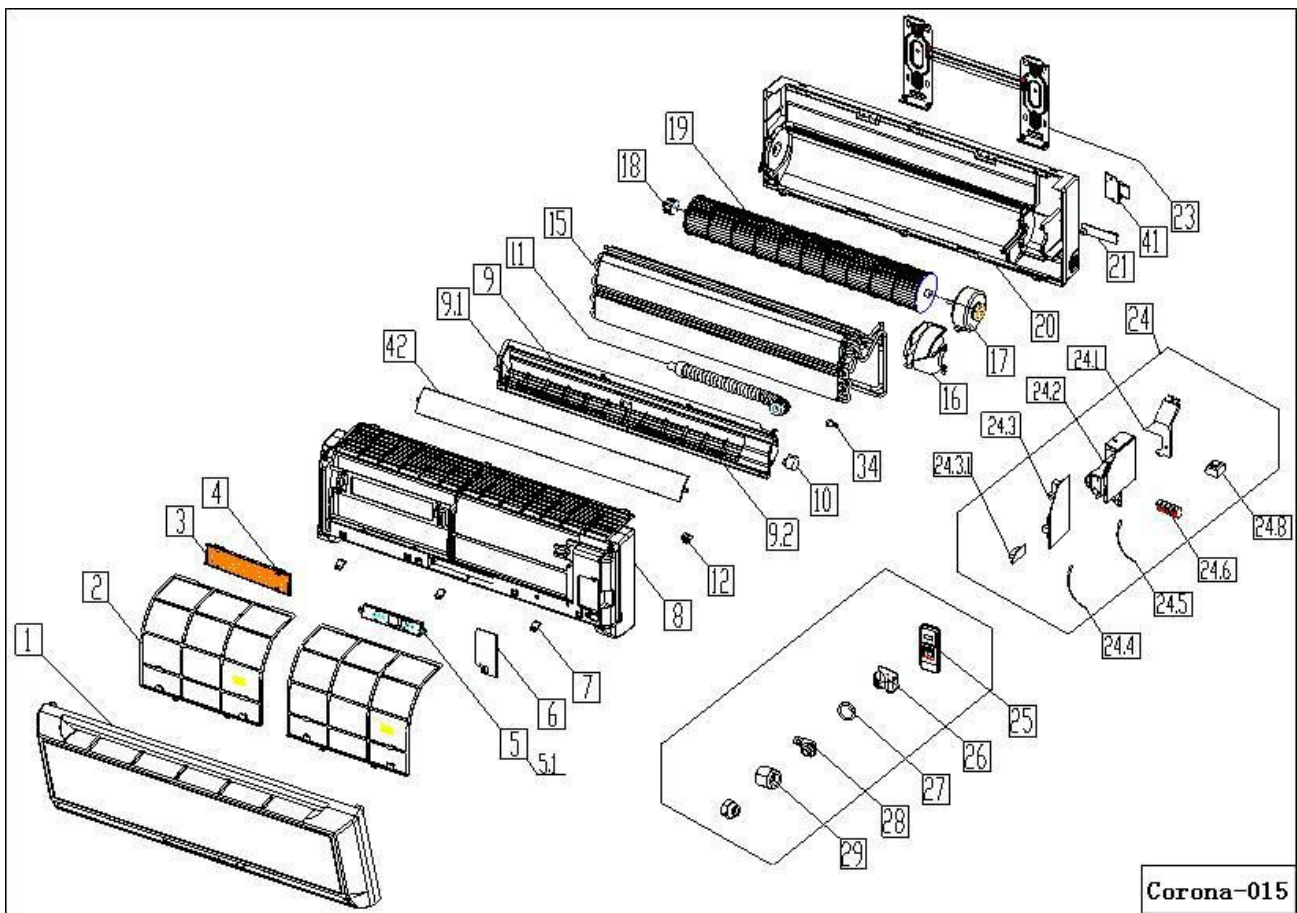

Midea RAC International Exploded View Parts for Model

Sale model
Factory model
ProdCode
Power Supply

CACE-KFR35G/Y-CC6(B8)
CACE-KFR35G/Y-CC6(B8)
220032500200
220-240V~ 50Hz 1Phase

Corona-015

No.	Part Name	Description	Qty
1	02802841	Front panel assy 201132590607	1
2	02802842	Air filter 201130490113	2
3	02802843	Air cleaner 201130100212	1
4	02802844	Air cleaner holder 201130100217	1
5	36319028	Display box assy 203332490069	1
5.1	02502766	Display board assy 201332390157	1
6	02802845	Window cover for repairing 201130490186	1
7	02802846	Screw cap 201132590521	3
8	02802847	Panel frame assy 201132590686	1
9	36319029	Air out frame assy 201132590169	1
9.1	02802848	Vertical grille 201130490140	10
9.2	02802849	Louver holder 201130410358	2
10	02400020	Louver motor 202400200006	1
11	02802850	Drain hose 201130000011	1
12	02802851	Baffle of temp. induction 201130490002	1
15	02600600	Evaporator, Coil assy 201530490032	1
16	02802852	Motor cover 201130490106	1
17	02400021	Motor 202400300215	1
18	06313795	Bearing holder 202730100201	1
19	02802853	Cross flow fan 201100200100	1
20	02802854	Chassis 201132590458	1
21	02802855	Connecting pipe clamp 201130100204	1
23	06313796	Installation plate 201232490002	1
24	36319030	Elec control box,indoor 2033325A0851	1
24.1	02802856	E-Parts box's cover 201130490184	1
24.2	02802857	E-Parts box 201130490108	1
24.3	02502770	Main control board 2013325A0217	1
24.3.1	02502771	Wires capacitor 202401200001	1
24.4	02502773	Indoor temp sensor 202301310079	1
24.5	02502774	Evaporator temp sensor 202301300080	1
24.6	02502775	Wire join 202301450128	1
24.8	02502776	Transformer 202300900095	1
25	02502777	Remote Controller 203355090215	1
26	02802858	Holder,Remote Controller 201155091050	1