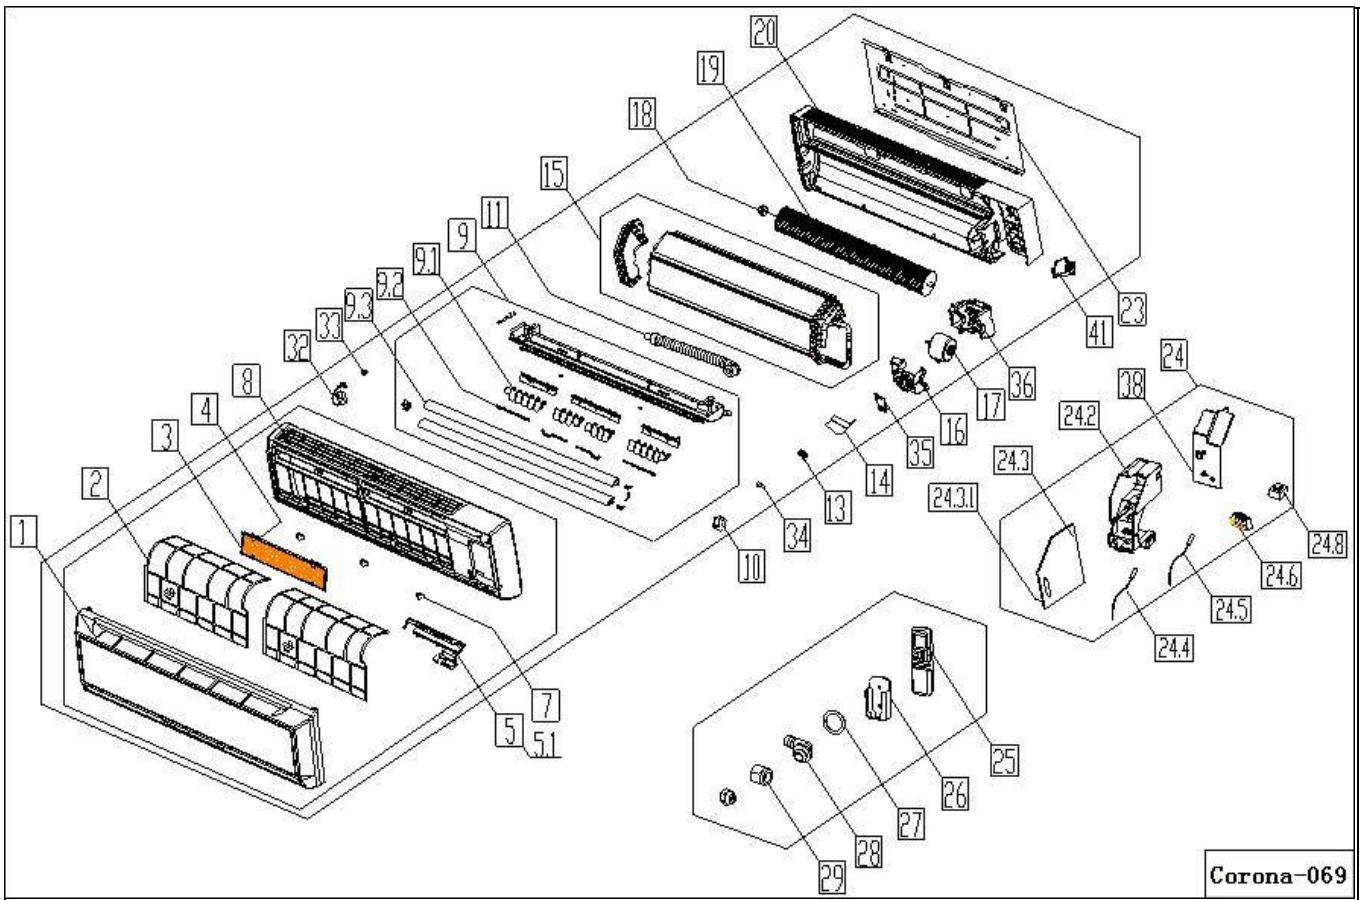

Midea RAC International Exploded View Parts for Model

Sale model: MSC-30CR-QB6FW
Factory model: CAEG-KF85G/FWY-CC6 (B6)
ProdCode: 220033100980
Power Supply: 220-240V~ 50Hz 1Phase

Export Time: 2010-09-29 14:00:54

No.	Part Name	Description	Quantity
1	02803232	Front panel assy CO	1
2	02803211	Air filter	2
3	02803233	Air cleaner	1
4	02803212	Air cleaner holder	1
5	36319087	Display box assy CO	1
5.1	02502762	Display board assy CO	1
7	02803213	Screw cap	5
8	02803214	Panel frame assy	1
9	02803215	Air out frame assy	1
10	02400234	Louver motor	1
11	02803216	Drain hose	1
13	02803217	Sensor clamp	1
14	02803218	Breakwater	1
15	02600598	Evaporator, assy	1
16	02803219	Motor cover	1
17	02400235	Motor	1
18	02803220	Bearing holder	1
19	02600599	Cross flow fan	1
20	02803221	Chassis	1
23	06314190	Installation plate	1
24	36319088	Electronic control box, indoor unit CO	1
24.2	02803222	E-Parts box	1
24.3	02502763	Main control board CO	1
24.3.1	02502757	Wires capacitor	1
24.4	02502758	Indoor temp sensor	1
24.5	02502759	Evaporator temp sensor	1
24.6	02803223	Wire join	1
24.8	02502760	Transformer	1
25	02502764	Remote Controller CO	1
26	02803224	Holder, Remote Controller	1
27	02803225	Seal	1
32	02502765	negative ion engender	1
33	02803226	enclosure of negative ion	1
34	02803227	insulated axis	2
35	02803228	Small cover for motor	1
36	02803229	Base for motor	1
38	06314191	E-Parts box's cover	1
41	02803230	Chassis front cover	1
41	02803231	Chassis front cover	1