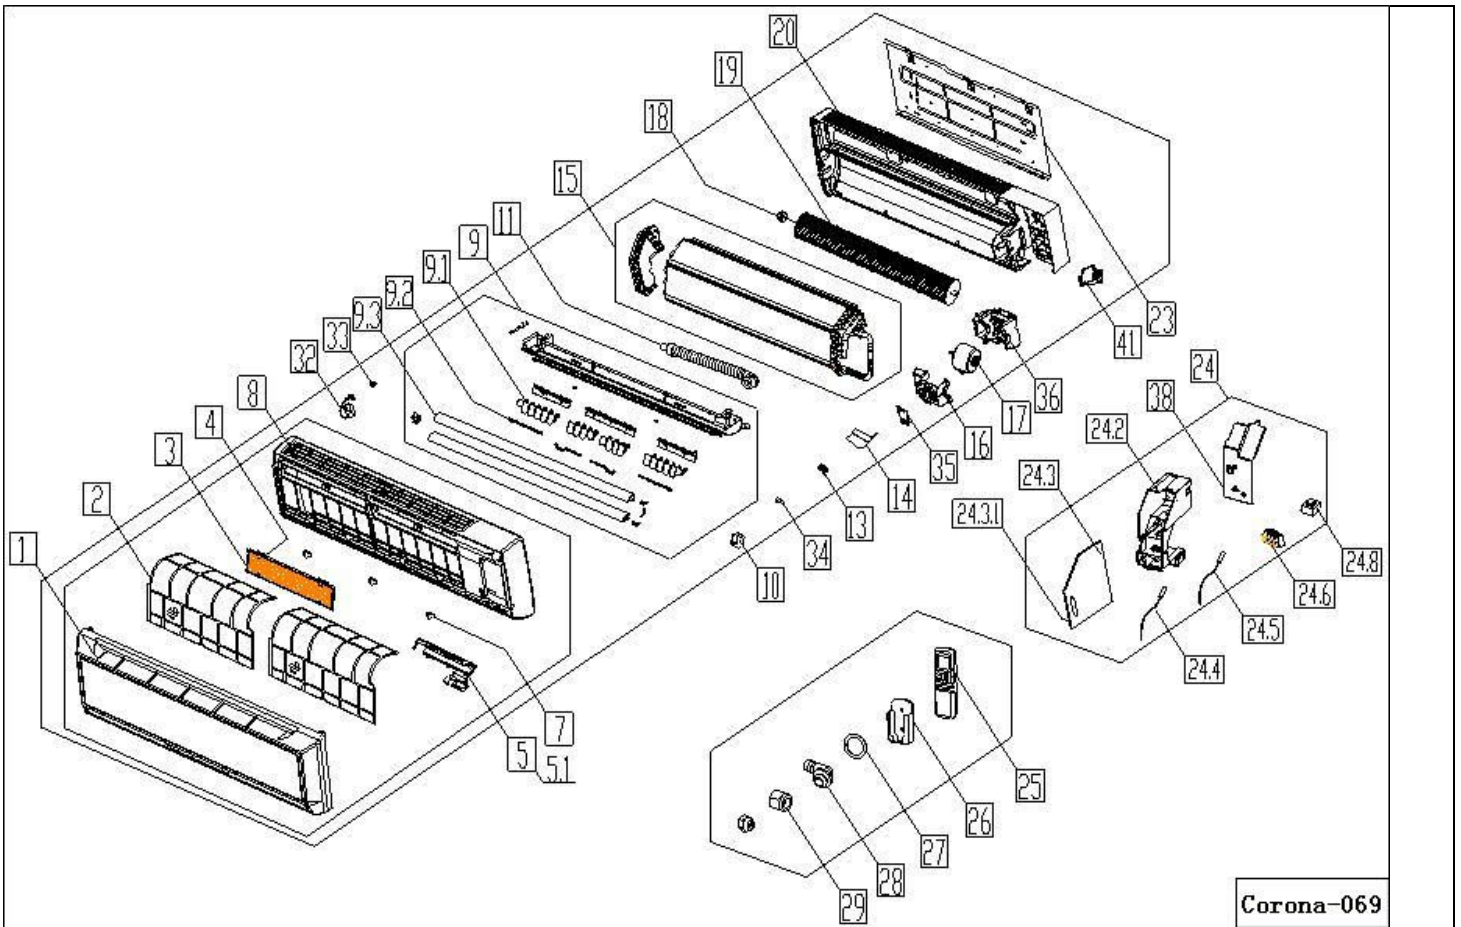

Midea RAC International Exploded View Parts for Model

Sale model: MSC-30HR-QB6FW
Factory model: CAEG-KFR85G/FWY-CC6 (B6)
ProdCode: 220033100990
Power Supply: 220-240V~ 50Hz 1Phase

Export Time: 2010-09-29 14:02:04

No.	Part Name	Description	Quantity
1	02803210	Front panel assy HP	1
2	02803211	Air filter	2
3	02803233	Air cleaner (special filter)	1
4	02803212	Air cleaner holder	1
5	36319085	Display box assy HP	1
5.1	02502755	Display board assy HP	1
7	02803213	Screw cap	5
8	02803214	Panel frame assy	1
9	02803215	Air out frame assy	1
10	02400234	Louver motor	1
11	02803216	Drain hose	1
13	02803217	Sensor clamp	1
14	02803218	Breakwater	1
15	02600598	Evaporator, assy	1
16	02803219	Motor cover	1
17	02400235	Motor	1
18	02803220	Bearing holder	1
19	02600599	Cross flow fan	1
20	02803221	Chassis	1
23	06314190	Installation plate	1
24	36319086	Electronic control box, indoor unit H	1
24.2	02803222	E-Parts box	1
24.3	02502756	Main control board HP	1
24.3.1	02502757	Wires capacitor	1
24.4	02502758	Indoor temp sensor	1
24.5	02502759	Evaporator temp sensor	1
24.6	02803223	Wire join	1
24.8	02502760	Transformer	1
25	02502761	Remote Controller HP	1
26	02803224	Holder, Remote Controller	1
27	02803225	Seal	1
32	02502765	negative ion engender	1
33	02803226	enclosure of negative ion	1
34	02803227	insulated axis	2
35	02803228	Small cover for motor	1
36	02803229	Base for motor	1
38	06314191	E-Parts box's cover	1
41	02803230	Chassis front cover Side	1
41	02803231	Chassis front cover Back	1