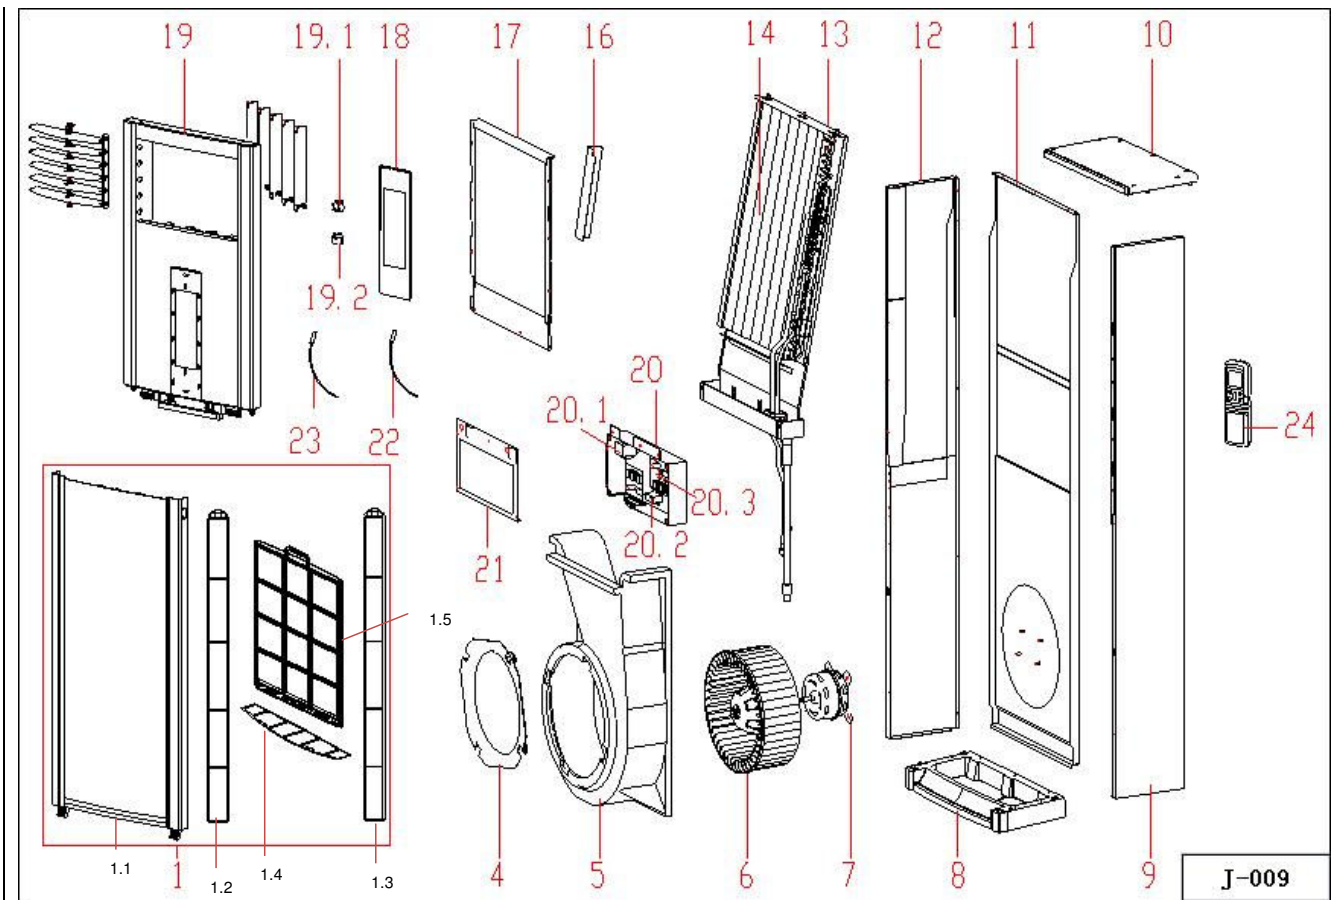

Midea RAC International

Exploded View Parts for Model

Sale model: MFJ-36HR-RB6
Factory model: CAEG-KFR105L/Y-JJ1 (B6)-W
ProdCode: 220043600100
Power Supply: 220V~ 50Hz 1Phase

Export Time: 2010-09-28 15:25:01

No.	Part Name	Description	Quantity
1	36319001	Panel of Air inlet grille	1
1.1	02803202	downside Panle	1
1.2	02803203	grill	1
1.3	02803204	grill	1
1.4	02803205	filter III	1
1.5	02803206	filter II	1
4	02803207	Air guide washer	1
5	02803201	Scroll assembly	1
6		Centrifugal fan	1
7	02400230	Asynchronous motor YDK160	1
8	02803209	Chassis	1
9	06314182	Rightside plate assembly, cabinet	1
10	06314183	Top cover assembly	1
11	06314184	Bottom plate assembly, cabinet	1
12	06314185	Left side plate assembly, cabinet	1
13	06314186	Top, fixing board, evaporator	1
14	02600597	Evaporator	1
16	06314187	Front guard board, evaporator(right side)	1
17	06314188	Front cover assembly	1
18	02502748	VLCD electrical control box	1
19	36319002	Air outlet frame subassembly	1
19.1	02400231	synchronization motor	1
19.2	02400232	stepping motor	1
20	36319003	Electric parts box 36K - HP	1
20.1	02502749	Transformer	1
20.2	02400233	Fan motor capacitor	1
20.3	02502750	Main control board subassembly 36K - HP	1
21	06314189	E-part box cover	1
22	02502751	Indoor temp sensor	1
23	02502752	Temperature sensor assembly	2
24	02502753	Remote controller	1