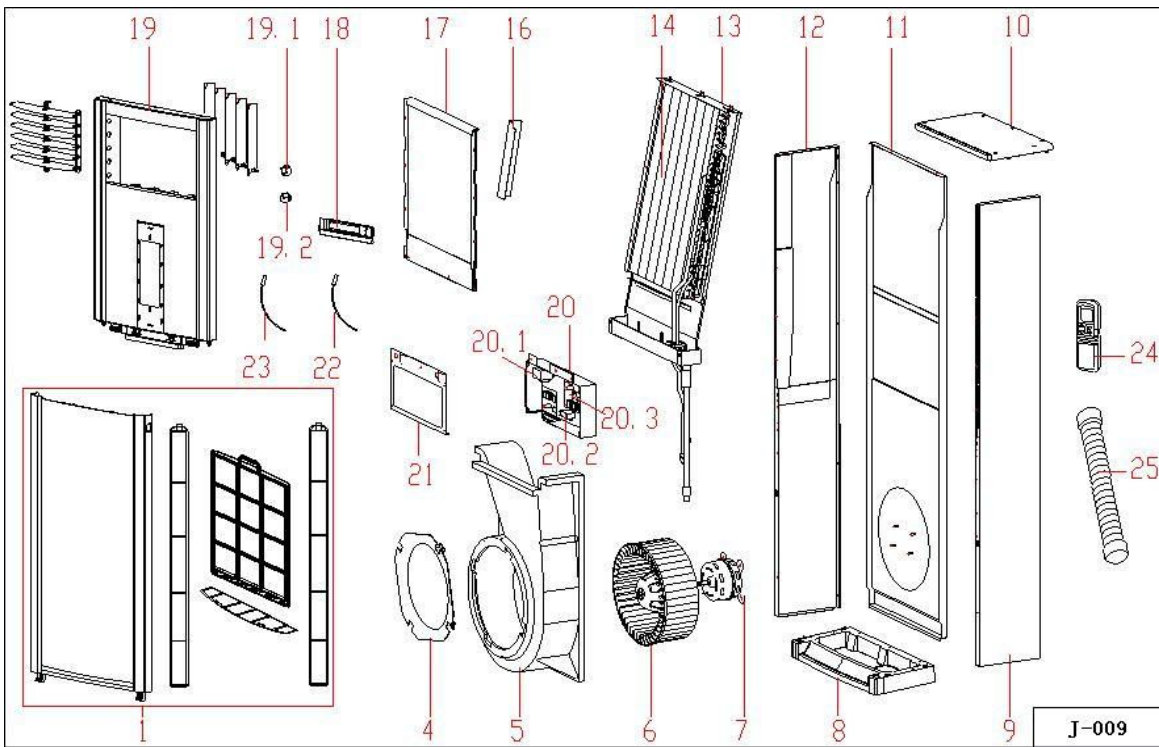

Midea RAC International
Exploded View Parts for Model

Sale model: MFJ-48HR-RB6W

Factory model: CAEG-KFR120L/SWY-JJ1 (B6)

ProdCode: 220043700470

Power Supply: 380V~ 50Hz 3Phase

Export Time: 2010-09-28 15:26:21

No.	Part Name	Description	Quantity
1	36319001	Right-side frame of Air inlet grille	1
4	02803207	Air guide washer	1
5	02803201	Scroll assembly	1
6		Centrifugal fan	1
7	02400230	Asynchronous motor	1
8	02803209	Chassis	1
9	06314182	Rightside plate assembly, cabinet	1
10	06314183	Top cover assembly	1
11	06314184	Bottom plate assembly, cabinet	1
12	06314185	Left side plate assembly, cabinet	1
13	06314186	Top, fixing board, evaporator	1
14	02600597	Evaporator	1
16	06314187	Front guard board, evaporator(right side)	1
17	06314188	Front cover assembly	1
18	02502748	VLCD electrical control box	1
19	36319002	Air outlet frame subassembly	1
19.1	02400231	synchronization motor	1
19.2	02400232	stepping motor	1
20	36319004	Electric parts box - 48 HP	1
20.1	02502749	Transformer	1
20.2	02400233	Fan motor capacitor	1
20.3	02502754	Main control board subassembly - 48 HP	1
21	06314189	E-part box cover	1
22	02502751	Indoor temp sensor	1
23	02502752	Temperature sensor assembly	2
24	02502753	Remote controller	1
25		Vent pipe	1